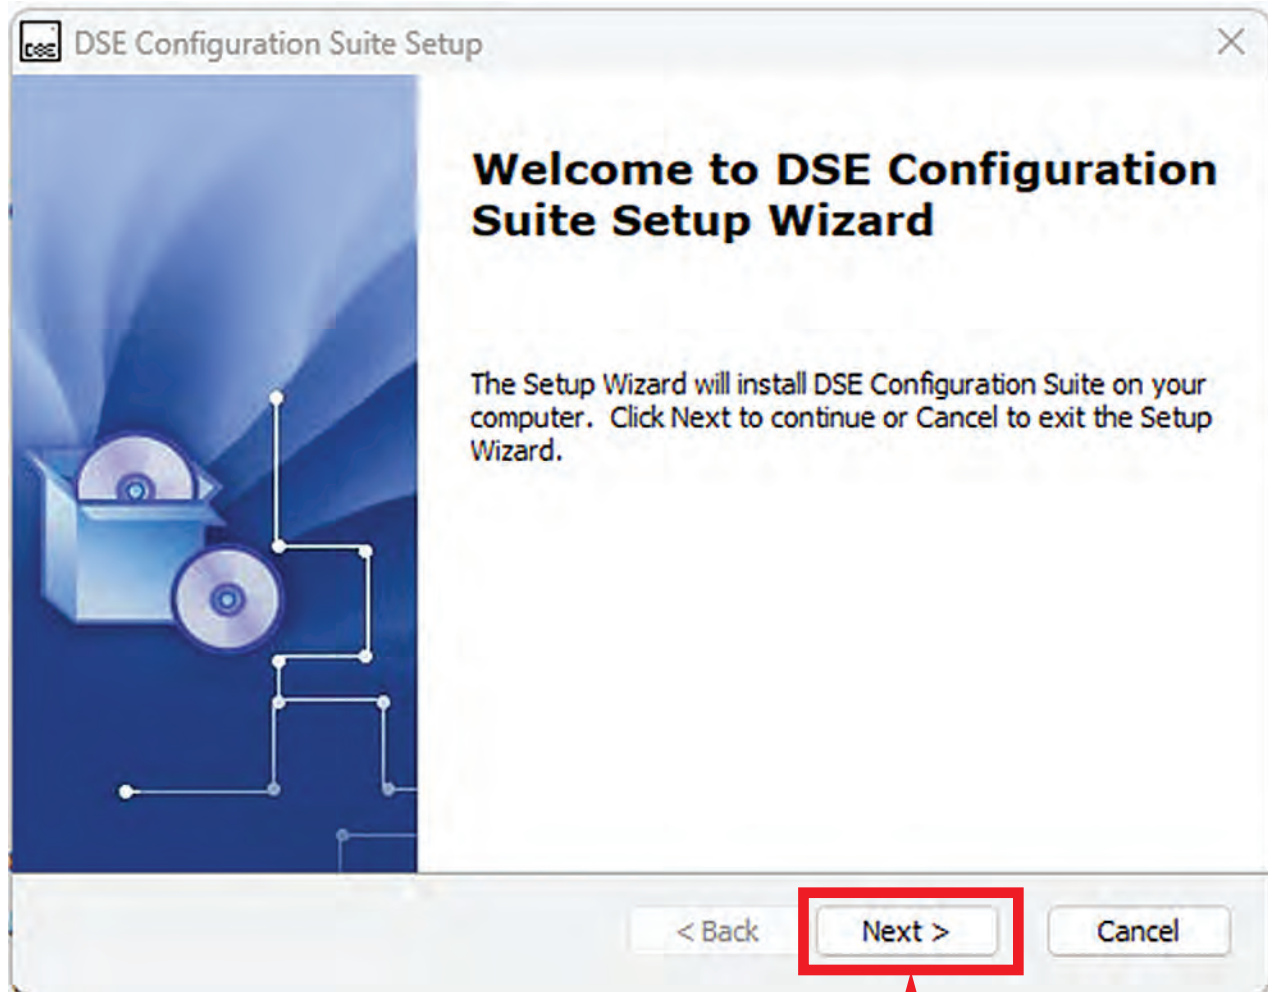

DSE DEEP SEA CONFIGURATION SUITE

Downloading the DSE Software

When the download is complete, a **DSE Configuration Suite Setup Wizard** will pop up on your screen.

Click the **NEXT** button to continue.