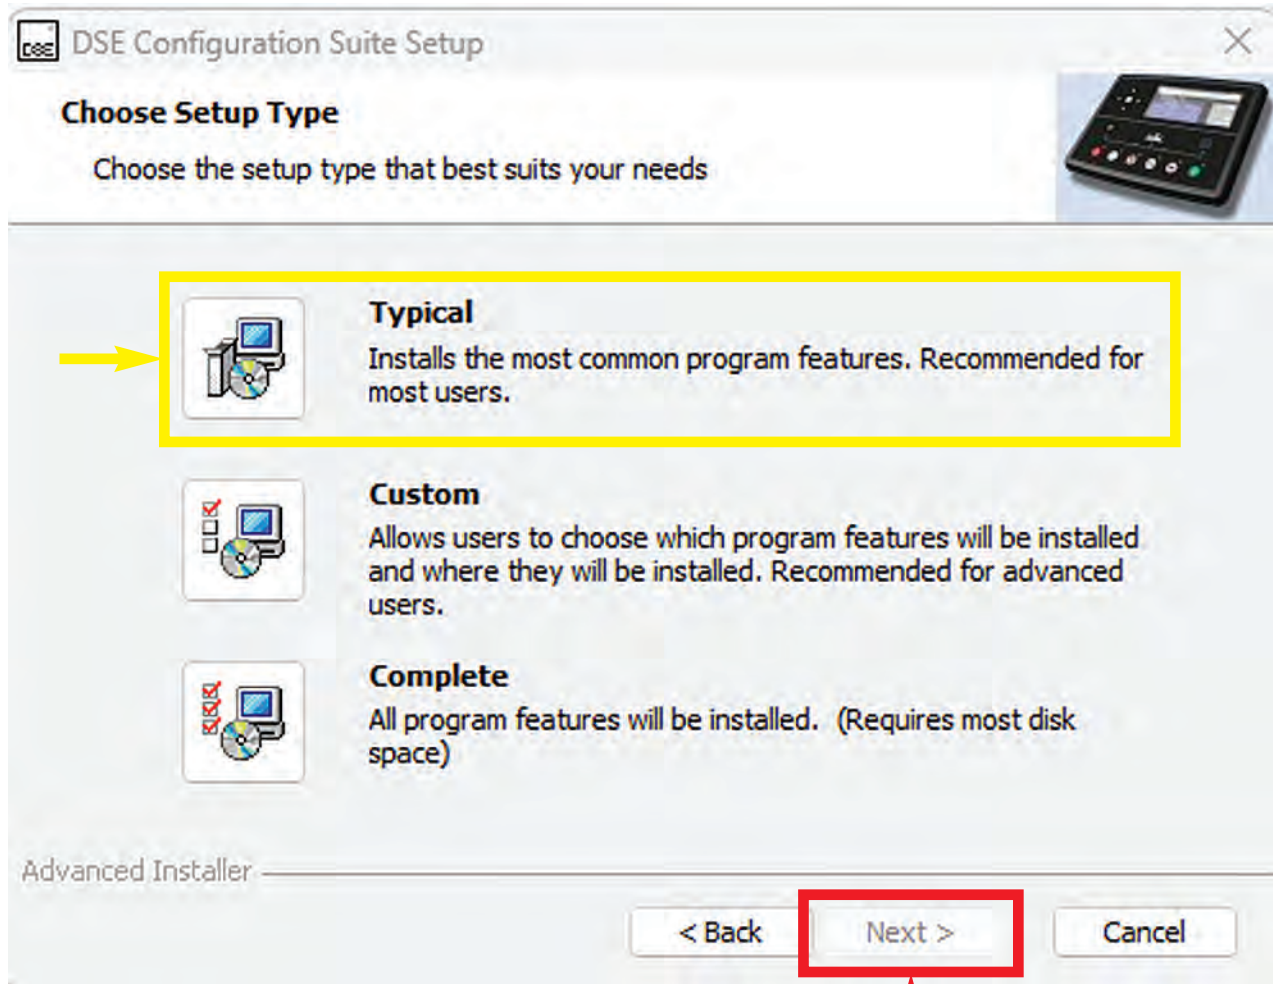

DSE DEEP SEA CONFIGURATION SUITE

Downloading the DSE Software

The next Setup Wizard window allows you to choose the setup type.

Choose **Typical** for the best setup type for the DSE Config Suite.

Click the **NEXT** button to continue.