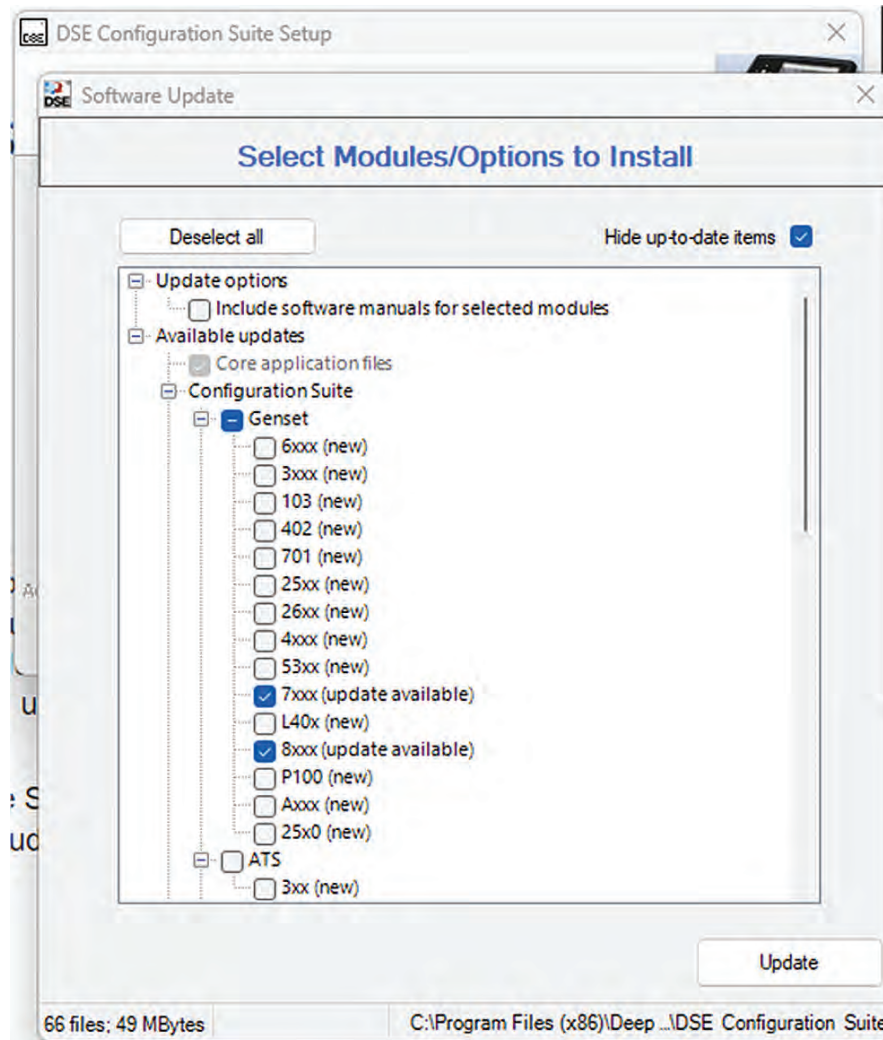

DSE DEEP SEA CONFIGURATION SUITE

Downloading the DSE Software

Select the “7xxx” and “8xxx” genset modules/options so they are the only two gensets to be downloaded.

NOTE:

If you choose all or more modules, the software download will take HOURS to complete!