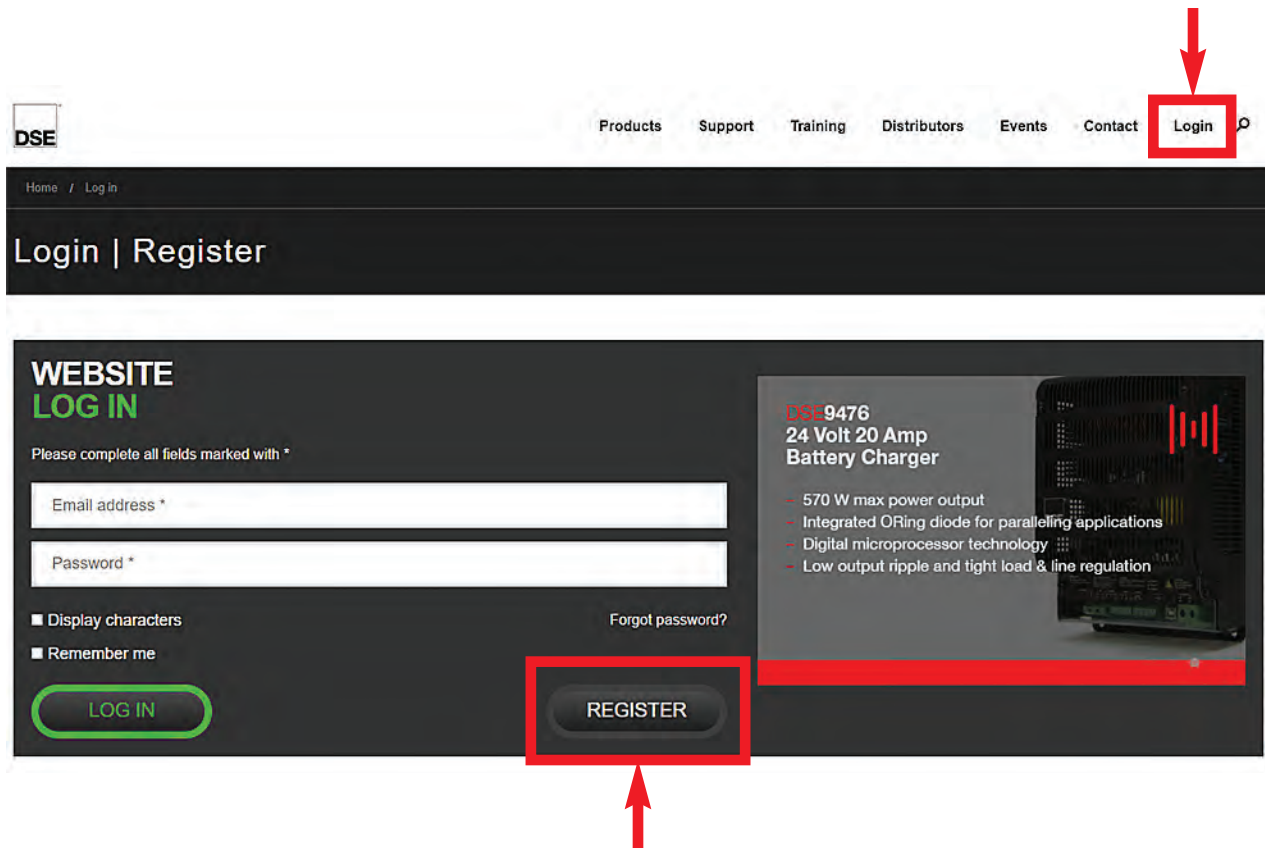

DSE DEEP SEA CONFIGURATION SUITE

Creating A DSE Account

Click **Login** at the top right of the home page.

Then, click **REGISTER** at the bottom center of the page to create a new DSE account.