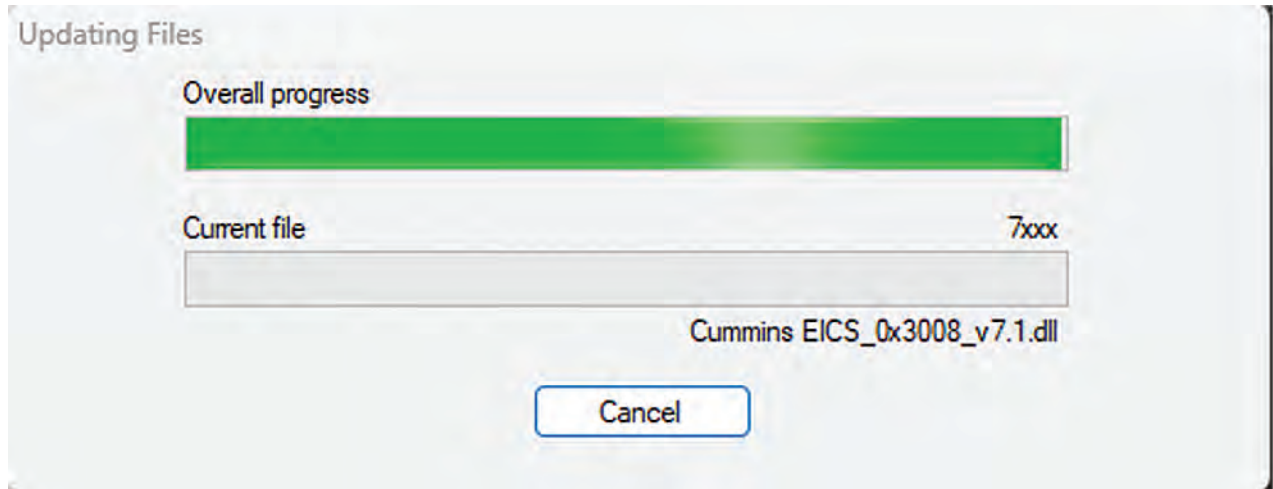

DSE DEEP SEA CONFIGURATION SUITE

Downloading the DSE Software

Click the **INSTALL** button.

An “Overall Progress” tab will automatically open and show you the download in real time.