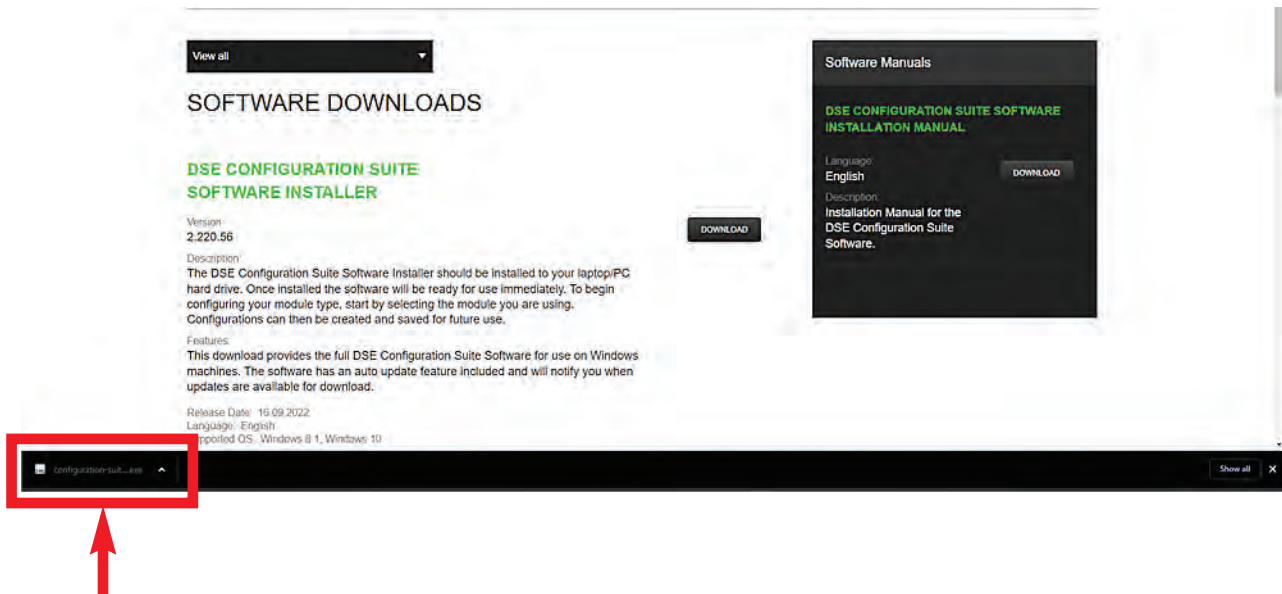

DSE DEEP SEA CONFIGURATION SUITE

Downloading the DSE Software

Once you click the “Download” button, the software will begin downloading to your computer.

See the lower left corner of your screen for an indicator that the download is in progress.