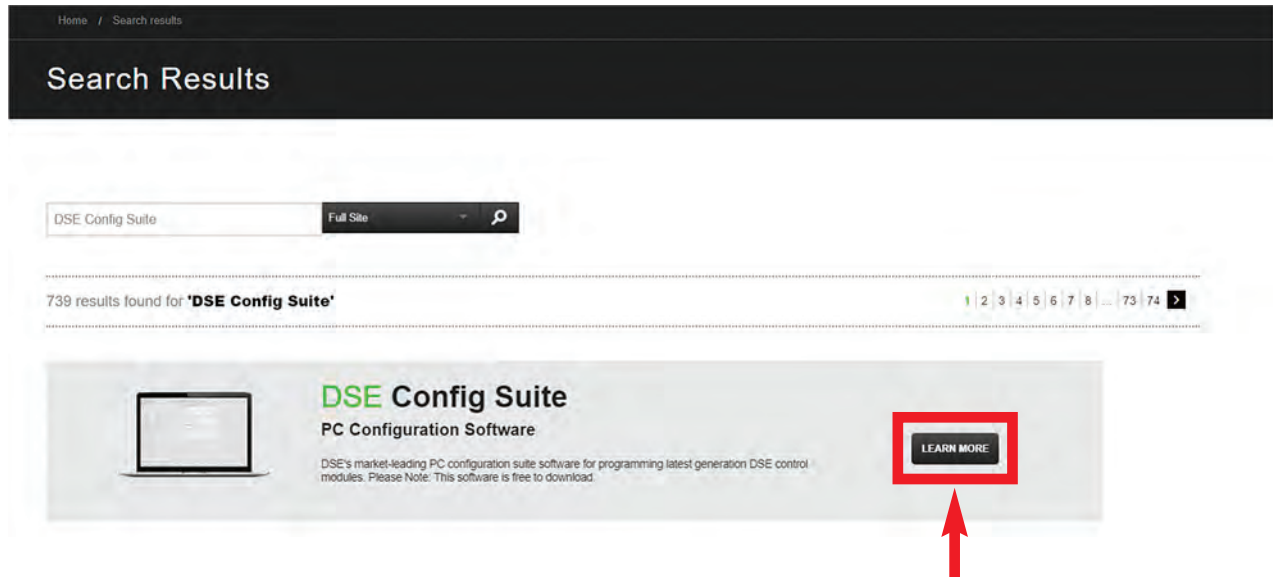

DSE DEEP SEA CONFIGURATION SUITE

Downloading the DSE Software

“DSE Config Suite” should appear on top of the search results.

Click **LEARN MORE** to continue.